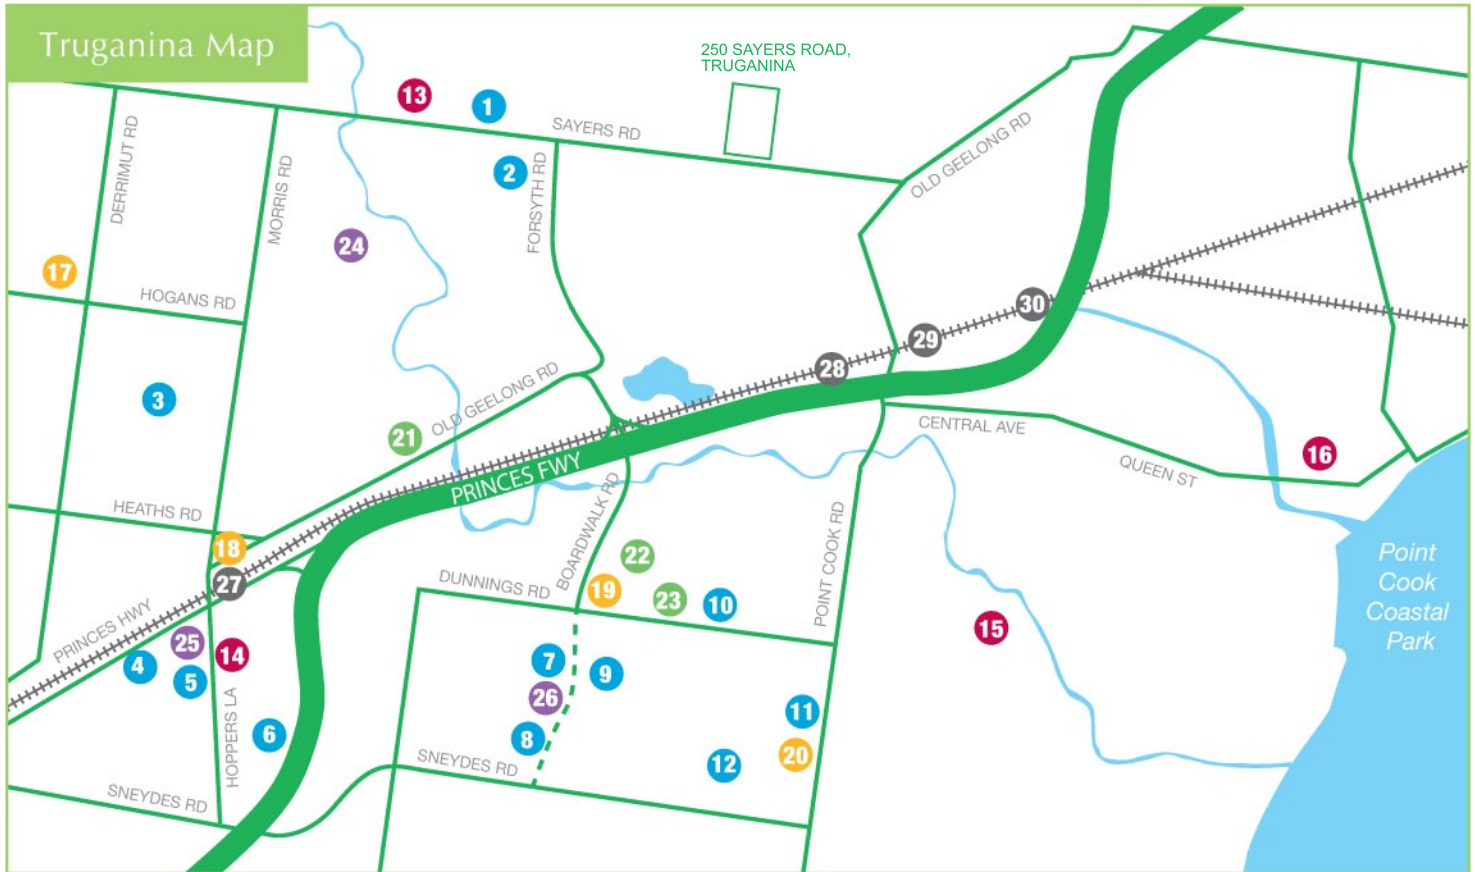

Truganina Map

Legend

EDUCATION

- 1 Westbourne Grammar School
- 2 Werribee Islamic Collage
- 3 Hoppers Crossing Secondary School
- 4 University of Melbourne
- 5 Victoria University - Werribee Campus
- 6 Victoria University (Division of Industrial Skills Training Centre)
- 7 Proposed Catholic Primary
- 8 Proposed Innisfail Primary School
- 9 Proposed Point Cook Secondary College
- 10 Proposed Catholic High School Site

- 11 Lumen Christi Catholic Primary School
- 12 Jamieson Way P-9 School

RECREATION

- 13 Westbourne Grammar playing fields
- 14 Werribee Golf Driving Range
- 15 Sanctuary Lakes Golf Course
- 16 Koorungal Golf Course

SHOPPING

- 17 Werribee Plaza
- 18 Hoppers Crossing Shopping Centre
- 19 Point Cook Town Centre
- 20 Sanctuary Lakes Shopping Centre

PARKS & RESERVES

- 21 Elm Park
- 22 Wetlands
- 23 Sports oval

AMENITIES

- 24 MCH Community Centre
- 25 Werribee Mercy Hospital
- 26 Proposed Retirement Village

TRAIN STATIONS

- 27 Hoppers Crossing
- 28 Point Cook (proposed)
- 29 Aircraft Station
- 30 Laverton